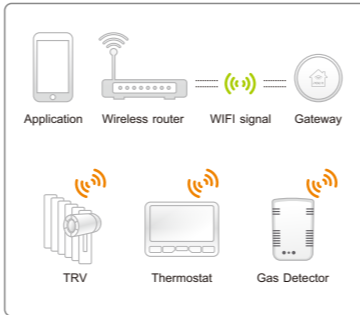

Gateway

Model No.: PTG10

Overview 1.

The gateway PTG10, providing internet access for whole smart home system, is directly plugged into socket which better nearby home wireless broadband router, no need a spare Ethernet port on the user's home broadband router.

1. System requirement

- 802.11 b/g home wireless router.
- Effective broadband connections.
- 90-260AC power supply.
- android or IOS smartphone, PC or Pad.

2. System Application

Overview 2.

Using Introduction 3.

POER
smart controls

www.poersmart.com

Using Introduction 5.

3 Gateway installation

Plug in the gateway, the LED on gateway will blink rapidly before registered on wireless router.

Using Introduction 6.

Note Once gateway was plugged in socket, the LED on gateway will blink rapidly when it is not connected with the network. Now register the gateway on Wi-Fi router or inspect Wi-Fi connection if already registered the gateway.