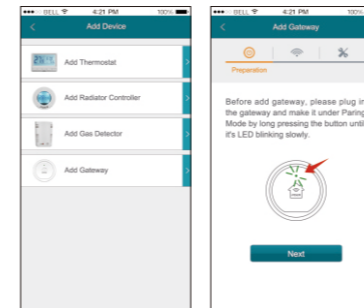

POER
smart controls

www.poersmart.com

Using Introduction 5.

3 Gateway installation

Plug in the gateway, the LED on gateway will blink rapidly before registered on wireless router.

Using Introduction 6.

Note Once gateway was plugged in socket, the LED on gateway will blink rapidly when it is not connected with the network. Now register the gateway on Wi-Fi router or inspect Wi-Fi connection if already registered the gateway.

Using Introduction 7.

4 Gateway Registration

Register gateway on wireless router by enter password.

- 1 Choose Add Gateway.
- 2 Make gateway under Pairing Mode by long pressing the touch button.
- 3 Enter Wi-Fi's password.
- 4 Checking Wi-Fi connection between phone and router, gateway and server before add controlling devices on App. Once all is ready, go to add controlling devices.

Using Introduction 8.

1

2

Using Introduction 9.

3

4

Using Introduction 10.

- 5 Gateway LED goes off to show it is connected to the network and ready to pair with the controlling devices.