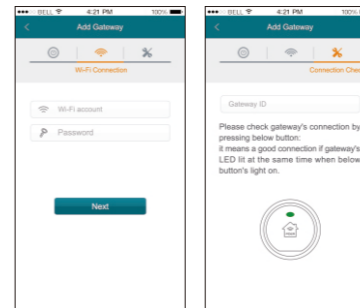

POER
smart controls

www.poersmart.com

Using Introduction 5.

3 Gateway installation

Plug in the gateway, the LED on gateway will blink rapidly before registered on wireless router.

Using Introduction 6.

Note Once gateway was plugged in socket, the LED on gateway will blink rapidly when it is not connected with the network. Now register the gateway on Wi-Fi router or inspect Wi-Fi connection if already registered the gateway.

Using Introduction 7.

4 Gateway Registration

Register gateway on wireless router by enter password.

- 1 Choose Add Gateway.
- 2 Make gateway under Pairing Mode by long pressing the touch button.
- 3 Enter Wi-Fi's password.
- 4 Checking Wi-Fi connection between phone and router, gateway and server before add controlling devices on App. Once all is ready, go to add controlling devices.

Using Introduction 8.

1

2

Using Introduction 9.

3

4

Using Introduction 10.

- 5 Gateway LED goes off to show it is connected to the network and ready to pair with the controlling devices.