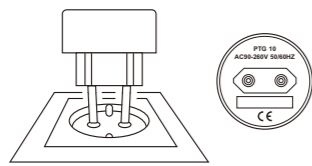

POER
smart controls

www.poersmart.com

Using Introduction 5.

3 Gateway installation

Plug in the gateway, the LED on gateway will blink rapidly before registered on wireless router.

Using Introduction 6.

Note Once gateway was plugged in socket, the LED on gateway will blink rapidly when it is not connected with the network. Now register the gateway on Wi-Fi router or inspect Wi-Fi connection if already registered the gateway.